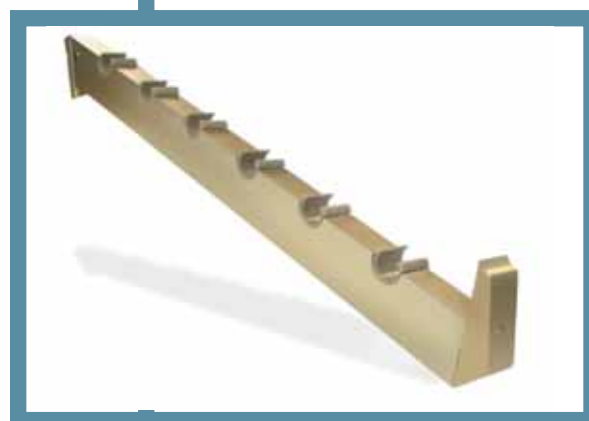

Estantería panadera tubular anodizada en color oro .

Tubular bakery shelving systems anodized in gold colour.

Mod. SP - SPP
Mod. SP - SPP