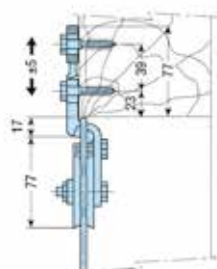

FIJACIÓN CARA INTERNA
FIXING OF INSIDE FACE