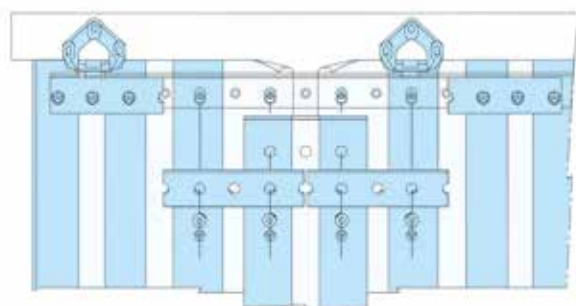

- Adjustable to any free passage without limit of measures and swivel in the two ways
- This fixing allows concealing the strips from the useful passage
- Strips easy to rechange one by one
- Hooking system that allows a fast assemble and disassemble
- Strips in transparent PVC, quality up to -40/45°C
- Possibility of covering with two widths of strips: 300 mm x 2 mm = 47% covering
- The covering is equal to the width occupied by the superposition of a strip with respect to the nearest adjoining one

FÁCIL CAMBIO LAMAS  
 EASY CHANGE OF STRIPS

FIJACIÓN CARA INTERNA  
 FIXING OF INSIDE FACE

FIJACIÓN MARCO  
 FIXING OF FRAME

2750 47% PVC 300x2		Medidas / Measures (mt)	
Código Code	Nº de lamas Nº strips	Alto Height	Ancho Width
FIO 6700	4	1,80	0,80
FIO 6701	4	1,90	0,90
FIO 6702	5	2,00	1,00
FIO 6703	5	2,10	1,10
FIO 6704	6	2,00	1,20
FIO 6705	6	2,20	1,20
FIO 6706	6	2,30	1,30
FIO 6707	6	2,40	1,40
FIO 6708	7	2,40	1,50
FIO 6709	7	2,40	1,60
FIO 6710	7	2,50	1,50
FIO 6711	7	2,50	1,60
FIO 6712	8	2,50	1,70
FIO 6713	8	2,50	1,80
FIO 6714	9	2,60	1,90
FIO 6715	9	2,60	2,00
FIO 6716	10	2,60	2,20
FIO 6717	10	2,80	2,20
FIO 6718	11	2,80	2,40
FIO 6719	11	3,00	2,50

- Adjustable to any free passage without limit of measures and swivel in the two ways
- This fixing allows concealing the strips from the useful passage
- Strips easy to rechange one by one
- Hooking system that allows a fast assemble and disassemble
- Strips in transparent PVC, quality up to -40/45°C
- Possibility of covering with two widths of strips: 300 mm x 3 mm = 47% covering
- The covering is equal to the width occupied by the superposition of a strip with respect to the nearest adjoining one