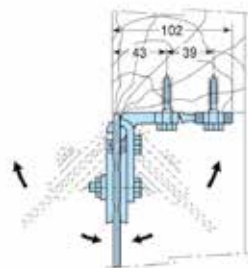

FIJACIÓN MARCO
FIXING OF FRAME

LAMAFLEX 2700

Recubrimiento **80% PVC 200x2 (-45°)**
Covering

- Adaptables a cualquier paso libre, sin límite de medidas y basculantes en los dos sentidos
- Fijación que permite ocultar las lamas del paso útil
- Láminas fácilmente recambiables individualmente
- Sistema de enganche que posibilita un montaje o desmontaje rápido
- Lamas de PVC transparente resistente hasta -40/45°C
- Posibilidad de recubrimiento con dos anchos de lamas 200 mm x 2 mm = Recubrimiento 80%
- Recubrimiento es igual al ancho ocupado por superposición de una lama con respecto a la contigua

2700 80% PVC 200x2		Medidas / Measures (mt)	
Código Code	Nº de lamas N° strips	Alto Height	Ancho Width
F10 3642	5	1,70	0,70
F10 3643	6	1,80	0,80
F10 3644	7	1,90	0,90
F10 3645	8	2,00	1,00
F10 3646	9	2,10	1,10
F10 3647	10	2,00	1,20
F10 3648	10	2,20	1,20
F10 3649	11	2,30	1,30
F10 3650	11	2,40	1,40
F10 3651	12	2,40	1,50
F10 3652	13	2,40	1,60
F10 3653	12	2,50	1,50
F10 3654	13	2,50	1,60
F10 3655	14	2,50	1,70
F10 3656	15	2,50	1,80
F10 3657	16	2,60	1,90
F10 3658	17	2,60	2,00
F10 3659	18	2,60	2,20
F10 3660	18	2,80	2,20
F10 3661	20	2,80	2,40
F10 3662	21	3,00	2,50