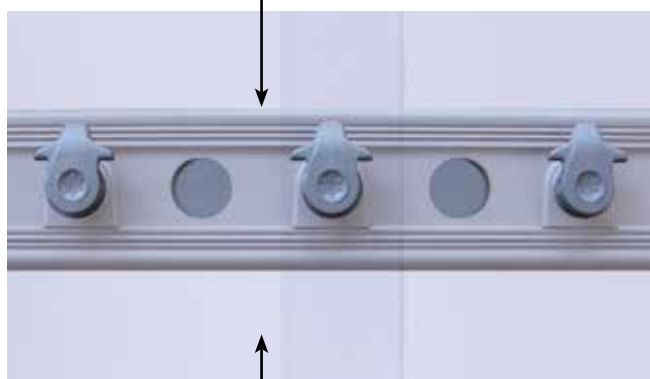

Features and advantages:

- Fermoflex PVC strip curtains are suitable for a wide range of applications including cold rooms, hygiene areas and noise or light sensitive environments
- The profiles are very resistant to corrosion and easy to clean
- The strip can be fixed or replaced singularly

Complying with the HACCP program, the Fermoflex strip curtains allow to:

- Minimise the temperature variations
- Increase the lifetime of the refrigeration components
- Save energy
- Avoid ice formation in negative temperatures and therefore improve Health & safety
- The strips material comply with the european food hygiene regulations

Strips feature: Suitable for use in negative temperature down to -40°C

A Perfil / Profile **FIO 3950**

B Tira de lama / Strip **FIO 4060**
FIO 4061
FIO 4062