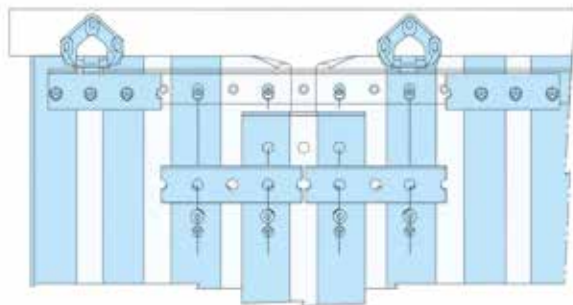

- Adjustable to any free passage without limit of measures and swivel in the two ways
- This fixing allows concealing the strips from the useful passage
- Strips easy to rechange one by one
- Hooking system that allows a fast assemble and disassemble
- Strips in transparent PVC, quality up to -40/45°C
- Possibility of covering with two widths of strips: 300 mm x 3 mm = 47% covering
- The covering is equal to the width occupied by the superposition of a strip with respect to the nearest adjoining one

FÁCIL CAMBIO LAMAS  
EASY CHANGE OF STRIPS

FIJACIÓN CARA INTERNA  
FIXING OF INSIDE FACE

FIJACIÓN MARCO  
FIXING OF FRAME

2600 47% PVC 300x3		Medidas / Measures (mt)	
Código Code	Nº de lamas N° strips	Alto Height	Ancho Width
F10 3601	4	1,80	0,80
F10 3602	4	1,90	0,90
F10 3603	5	2,00	1,00
F10 3604	5	2,10	1,10
F10 3605	6	2,00	1,20
F10 3606	6	2,20	1,20
F10 3607	6	2,30	1,30
F10 3608	6	2,40	1,40
F10 3609	7	2,40	1,50
F10 3610	7	2,40	1,60
F10 3611	7	2,50	1,50
F10 3612	7	2,50	1,60
F10 3613	8	2,50	1,70
F10 3614	8	2,50	1,80
F10 3615	9	2,60	1,90
F10 3616	9	2,60	2,00
F10 3617	10	2,60	2,20
F10 3618	10	2,80	2,20
F10 3619	11	2,80	2,40
F10 3620	11	3,00	2,50

- Adjustable to any free passage without limit of measures and swivel in the two ways
- This fixing allows concealing the strips from the useful passage
- Strips easy to recharge one by one
- Hooking system that allows a fast assemble and disassemble
- Strips in transparent PVC, quality up to -40/45°C
- Possibility of covering with two widths of strips: 200 mm x 2 mm = 80% covering
- The covering is equal to the width occupied by the superposition of a strip with respect to the nearest adjoining one

FÁCIL CAMBIO LAMAS  
EASY CHANGE OF STRIPS

FIJACIÓN CARA INTERNA  
FIXING OF INSIDE FACE

FIJACIÓN MARCO  
FIXING OF FRAME